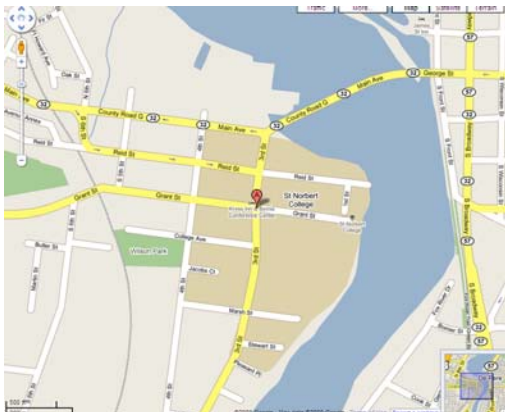

DIRECTIONS TO ST. NORBERT COLLEGE

WILIUG Fall Meeting
St. Norbert College, De Pere, Wisconsin
Friday, November 5th, 2009
Registration will start in the library lobby

Campus map is available here
http://www.snc.edu/communications/aboutsnc/images/directions/campus_map_04.pdf

Main Line for the library is (920) 403-3280

The College is home to its own hotel, the Kress Inn, which is just a few blocks from the library

<http://www.kressinn.com/>

From Milwaukee/Chicago

- Take I-43 north for 108 miles.
- Continue on highway 172 west for 4 miles and take the Webster/Riverside exit.
- Go straight past the first light (Webster) and then take the off-ramp to the right for Riverside Drive. Turn left onto Riverside (highway 57) heading southwest to De Pere.
- In downtown De Pere, bear right at the double roundabout and cross the

bridge.

- As you come over the bridge, you will see the campus on your left.
- At the first set of lights, turn left onto Fourth Street.
- Continue through the first set of lights and take a left onto Grant Street
- Just before you reach the end of Grant Street, there is a visitor's lot on the right, where you can park.

From Madison

- Take highway 151 heading northeast.
- Turn left on highway 41 heading northeast.
- In De Pere, take the Main Street exit.
- Turn right and head east for a few miles. The road will curve around a bit, and you will end up on Reid Street.
- Take a right onto Fourth Street, then take a left onto Grant Street.
- Just before you reach the end of Grant Street, there is a visitor's lot on the right, where you can park.